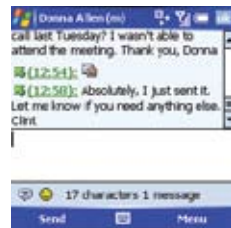

Threaded SMS/MMS messages
Chat style view lets you easily keep track of conversations